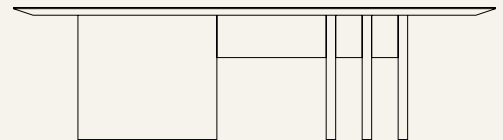

LAVVA

Partitina

0-4

Partitina

0 - 4

The following combinations are the result of a selection by Il Magma. The top of all tables can be customized with porcelain slabs or FENIX® in the available finishes and colors. For further customizations and requests, please write to info@lava-project.com. Not all customizations are suitable for outdoor use.

↔	Regular	Lite	Mini
L	274 cm 107,87"	225 cm 88,58"	185 cm 72,83"
W	152,5 cm 60,04"	125 cm 49,21"	103 cm 40,55"

Match A

MARAZZI
Verde Borgogna

LEGS AND FRAME

Teak

Cedro

Match B

MARAZZI
Calacatta Vena Vecchia