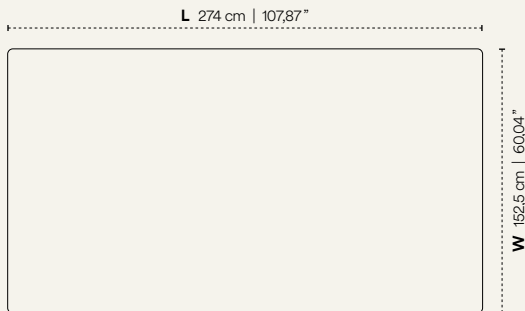

Partitina

0-1

The following combinations are the result of a selection by Il Magma. The top of all tables can be customized with porcelain slabs or FENIX® in the available finishes and colors. For further customizations and requests, please write to info@lava-project.com. Not all customizations are suitable for outdoor use.

I seguenti abbinamenti sono frutto di una selezione curata da Il Magma. Il top di tutti i tavoli è personalizzabile con lastra ceramica o FENIX®, nelle finiture e nei colori disponibili. Per ulteriori personalizzazioni e richieste, scrivere a info@lava-project.com. Non tutte le personalizzazioni sono adatte all'outdoor.