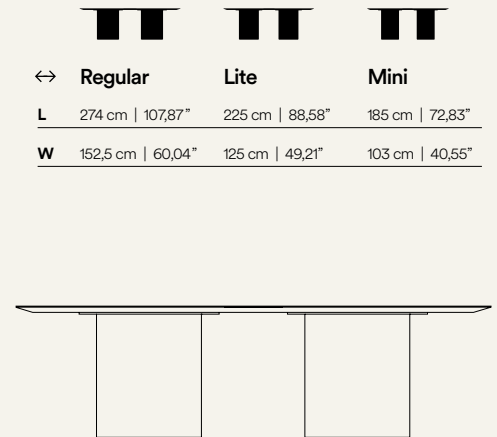

Partitina

0-1

The following combinations are the result of a selection by Il Magma. The top of all tables can be customized with porcelain slabs or FENIX® in the available finishes and colors. For further customizations and requests, please write to info@lava-project.com. Not all customizations are suitable for outdoor use.

I seguenti abbinamenti sono frutto di una selezione curata da Il Magma. Il top di tutti i tavoli è personalizzabile con lastra ceramica o FENIX®, nelle finiture e nei colori disponibili. Per ulteriori personalizzazioni e richieste, scrivere a info@lava-project.com. Non tutte le personalizzazioni sono adatte all'outdoor.