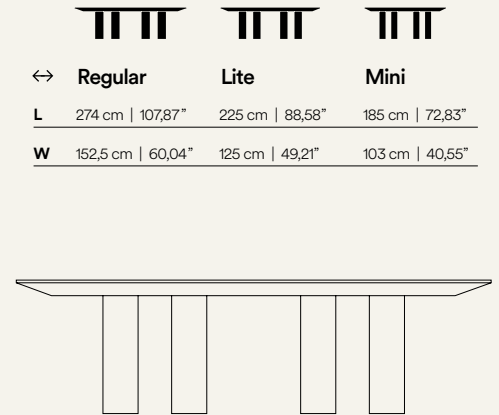

Partitina

0-2

The following combinations are the result of a selection by Il Magma. The top of all tables can be customized with porcelain slabs or FENIX® in the available finishes and colors. For further customizations and requests, please write to info@lava-project.com. Not all customizations are suitable for outdoor use.

I seguenti abbinamenti sono frutto di una selezione curata da Il Magma. Il top di tutti i tavoli è personalizzabile con lastra ceramica o FENIX®, nelle finiture e nei colori disponibili. Per ulteriori personalizzazioni e richieste, scrivere a info@lava-project.com. Non tutte le personalizzazioni sono adatte all'outdoor.