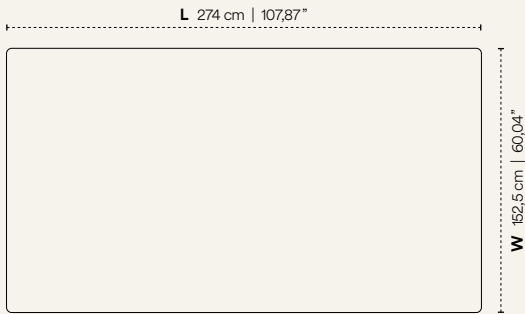

Partitina

0-2

The following combinations are the result of a selection by Il Magma. The top of all tables can be customized with porcelain slabs or FENIX® in the available finishes and colors. For further customizations and requests, please write to info@lava-project.com. Not all customizations are suitable for outdoor use.

I seguenti abbinamenti sono frutto di una selezione curata da Il Magma. Il top di tutti i tavoli è personalizzabile con lastra ceramica o FENIX®, nelle finiture e nei colori disponibili. Per ulteriori personalizzazioni e richieste, scrivere a info@lava-project.com. Non tutte le personalizzazioni sono adatte all'outdoor.