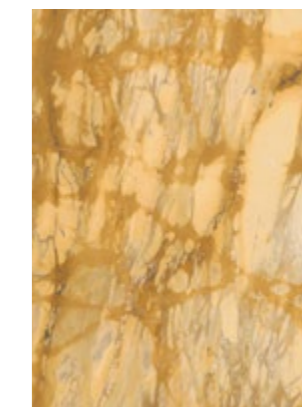

LEGS AND FRAME

NCS
S 3010-B70G

FABRIC

Fabric upon request
Tessuto su richiesta

Match D

MARAZZI
Giallo Siena Lux

LEGS AND FRAME

NCS
S 2030-Y20R