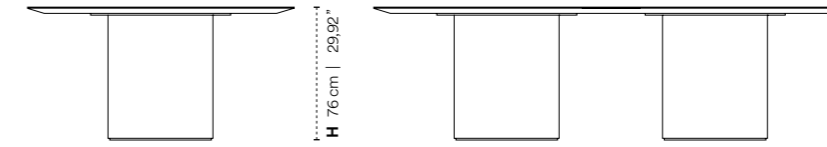

Regular	Lite	Mini
L	274 cm | 107,87"	225 cm | 88,58"	185 cm | 72,83"
W	152,5 cm | 60,04"	125 cm | 49,21"	103 cm | 40,55"