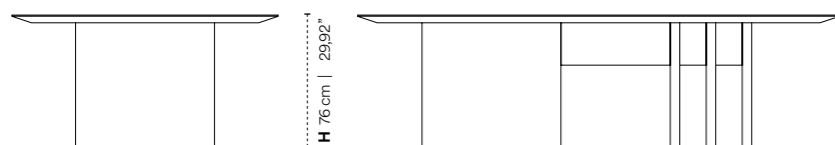

Match D

MARAZZI
Verde Aver

LEGS AND FRAME

RAL
9004

RAL
9001

Partitina 0-4

The following combinations are the result of a selection by Il Magma. The top of all tables can be customized with porcelain slabs or FENIX® in the available finishes and colors. For further customizations and requests, please write to info@lava-project.com. Not all customizations are suitable for outdoor use.