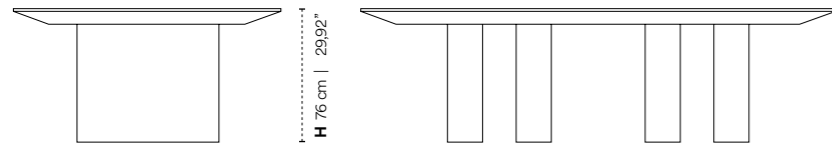

Partitina 0-2

The following combinations are the result of a selection by Il Magma. The top of all tables can be customized with porcelain slabs or FENIX® in the available finishes and colors. For further customizations and requests, please write to info@lava-project.com. Not all customizations are suitable for outdoor use.