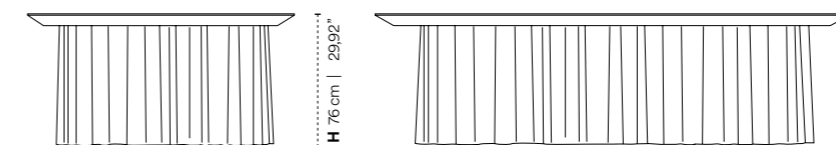

Match D

MARAZZI
Saint Laurent

LEGS AND FRAME

Teak

Cedro

Partitina 0-5

The following combinations are the result of a selection by Il Magma. The top of all tables can be customized with porcelain slabs or FENIX® in the available finishes and colors. For further customizations and requests, please write to info@lava-project.com. Not all customizations are suitable for outdoor use.